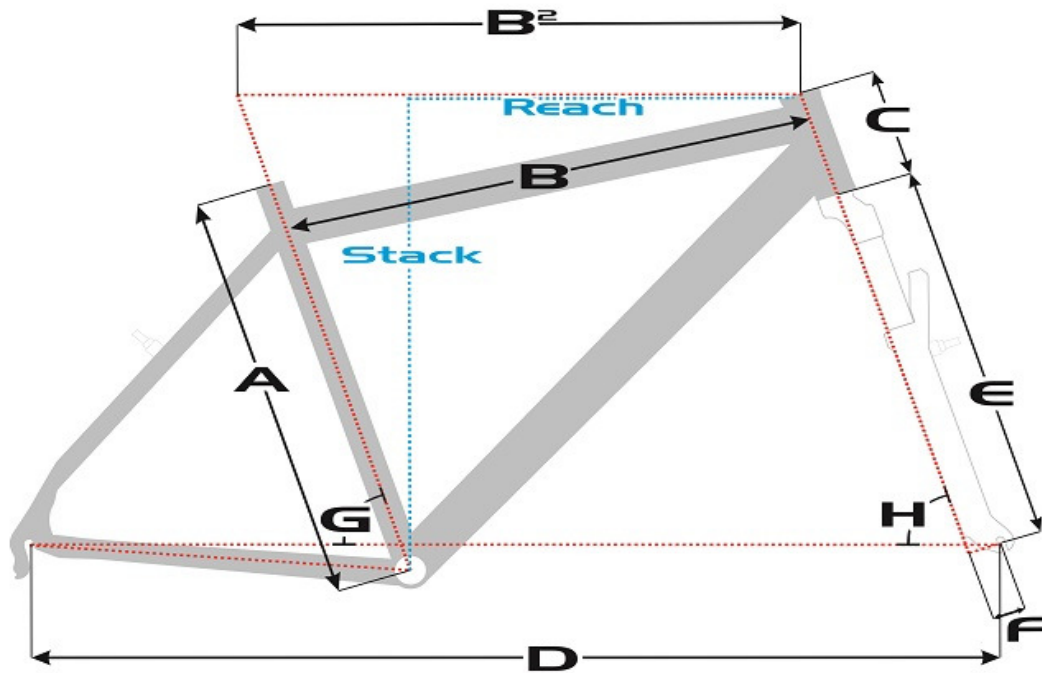

# GENSA geometry chart

### Travel Power E-bike

Size	A	B	B <sub>2</sub>	C	D	E	F	G	H	Reach	Stack
Mixed 48	475mm	603mm	589mm	175mm	1118mm	437mm	45mm	72°	69°	390mm	612mm
Mixed 53	530mm	634mm	617mm	200mm	1147mm	437mm	45mm	72°	69°	410mm	636mm
Gent 52	520mm	577mm	602mm	170mm	1130mm	437mm	45mm	72°	69°	405mm	608mm
Gent 58	580mm	605mm	628mm	205mm	1159mm	437mm	45mm	72°	69°	420mm	640mm