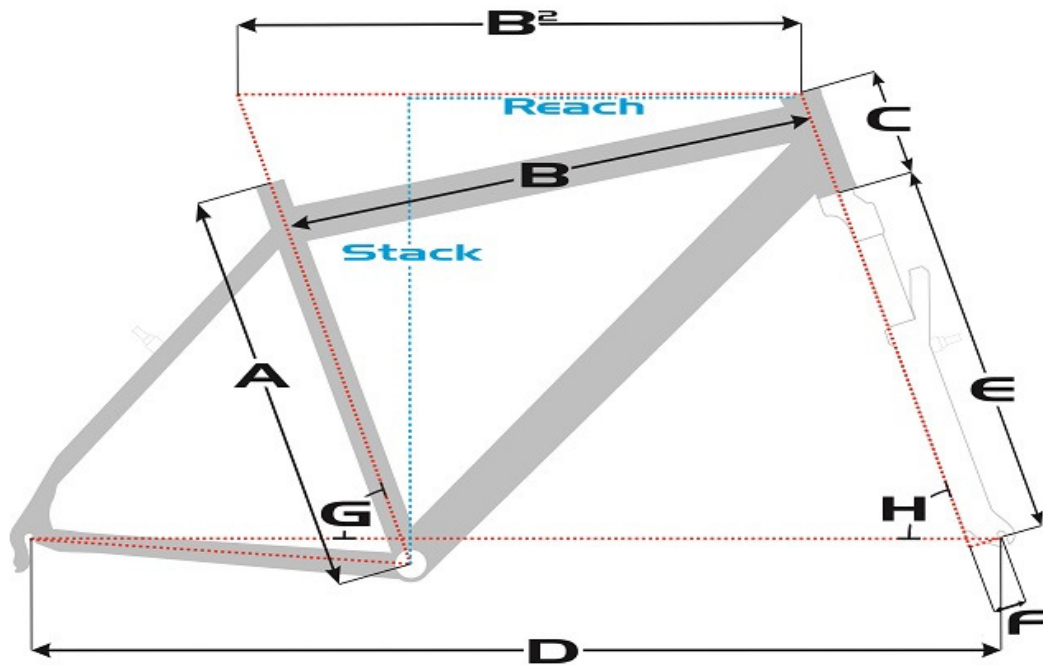

SENSA geometry chart

Trekking

Superlite Disc Trekking

Size	A	B	B ₂	C	D	E	F	G	H	Reach	Stack
Lady 46cm	460mm	560mm	588mm	165mm	1079mm	400mm	45mm	72,0°	70,0°	402mm	570mm
Lady 51cm	510mm	573mm	597mm	180mm	1089mm	400mm	45mm	72,0°	70,0°	407mm	585mm
Lady 56cm	560mm	588mm	606mm	200mm	1099mm	400mm	45mm	72,0°	70,0°	410mm	603mm
Gent 51cm	510mm	566mm	587mm	155mm	1079mm	400mm	45mm	72,0°	70,0°	405mm	561mm
Gent 56cm	560mm	585mm	598mm	175mm	1090mm	400mm	45mm	72,0°	70,0°	410mm	580mm
Gent 61cm	610mm	605mm	616mm	210mm	1109mm	400mm	45mm	72,0°	70,0°	417mm	613mm