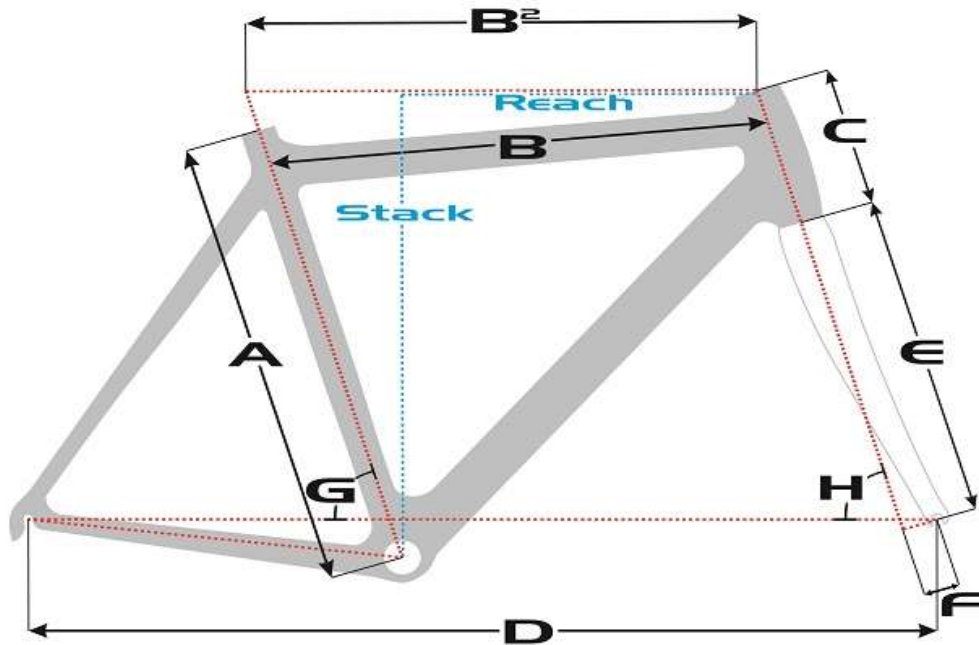

SENSA geometry chart

Road

Romagna RS Road

Size	A	B ₂	C	D	E	F	G	H	Reach	Stack
S / 51cm	500mm	525,6mm	140mm	990,2mm	385mm	45mm	74,5°	72°	372mm	553,9mm
M / 55cm	545mm	553,1mm	170mm	1.003mm	385mm	45mm	73,5°	72,5°	380mm	584,3mm
L / 58cm	575mm	573,4mm	200mm	1.018mm	385mm	45mm	73°	72,5°	386mm	612,9mm
XL / 62cm	615mm	587,8mm	210mm	1.021,2mm	385mm	45mm	72,5°	73°	391mm	624,3mm