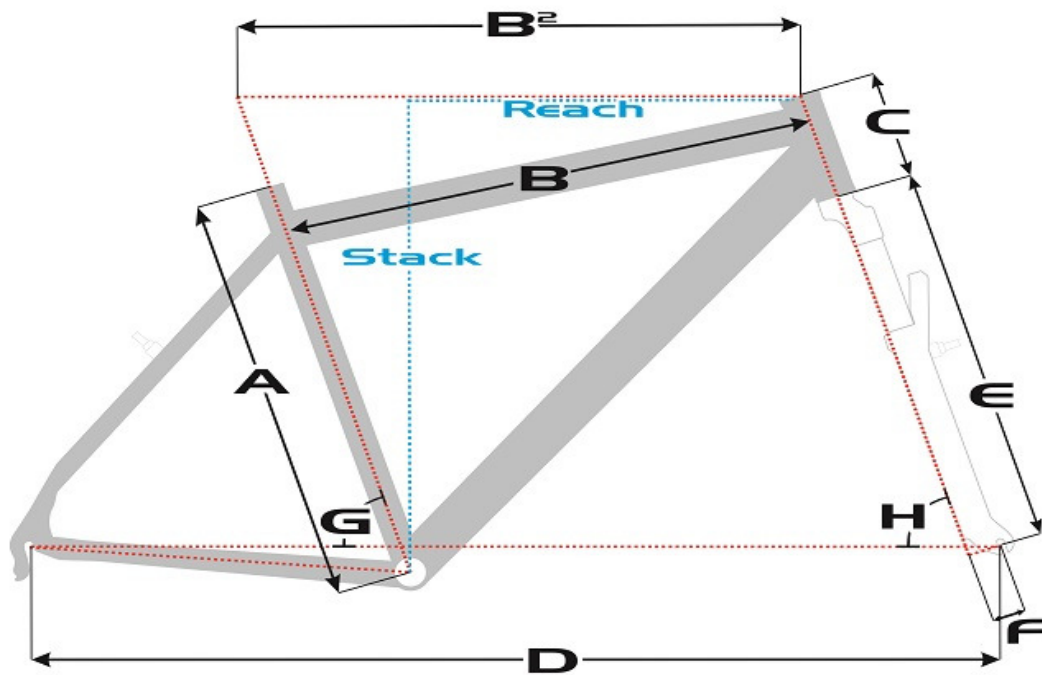

# GENSA geometry chart

### Cintura Belt-Drive Trekking

Size	A	B	B <sub>2</sub>	C	D	E	F	G	H	Reach	Stack
Lady 19"	483mm	592mm	580mm	170mm	1078mm	437mm	45mm	72,5°	70,5°	390mm	602mm
Lady 21"	533mm	612mm	600mm	180mm	1098mm	437mm	45mm	72,5°	70,5°	407mm	612mm
Gent 20"	508mm	561mm	585mm	160mm	1083mm	437mm	45mm	72,5°	70,5°	399mm	593mm
Gent 22"	559mm	583mm	603mm	180mm	1101mm	437mm	45mm	72,5°	70,5°	410mm	612mm
Gent 24"	610mm	598mm	613mm	200mm	1112mm	437mm	45mm	72,5°	70,5°	414mm	630mm