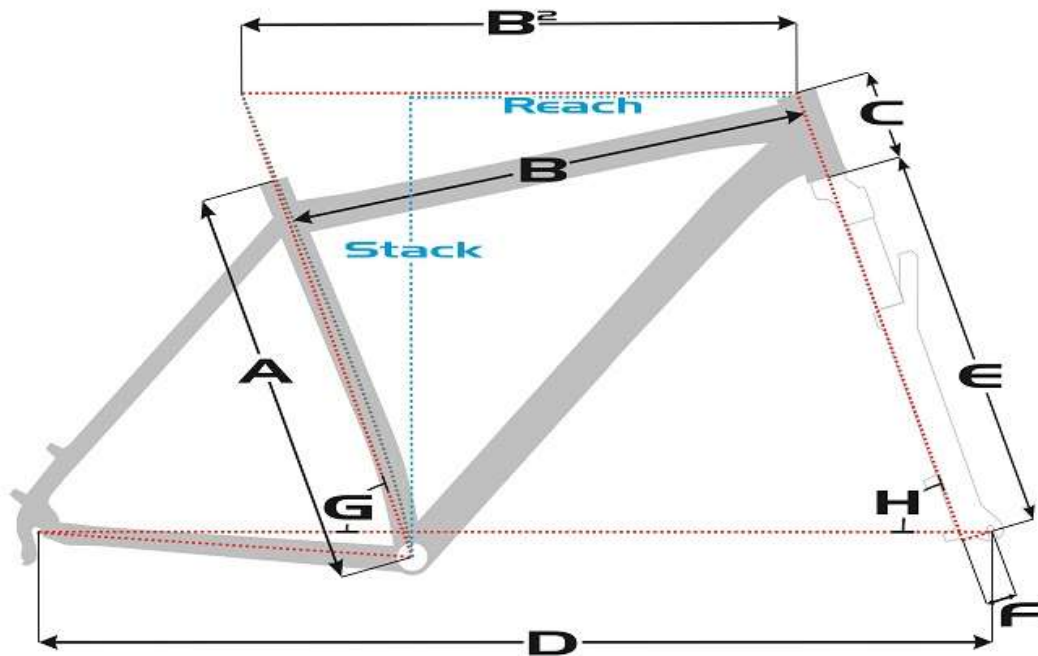

SENSA geometry chart

Mountain 29er

Merano XC Mountain 29er

Size	A	B	B ₂	C	D	E	F	G	H	Reach	Stack
17"	432mm	572,1mm	597,9mm	95mm	1.113,4mm	506mm	46mm	73,5°	68,8°	418mm	608,7mm
19"	483mm	592,4mm	620,9mm	105mm	1.137mm	506mm	46mm	73,5°	68,8°	438mm	618,1mm
21"	533mm	618,9mm	646,9mm	125mm	1.164,2mm	506mm	46mm	73,5°	68,8°	458mm	636,7mm