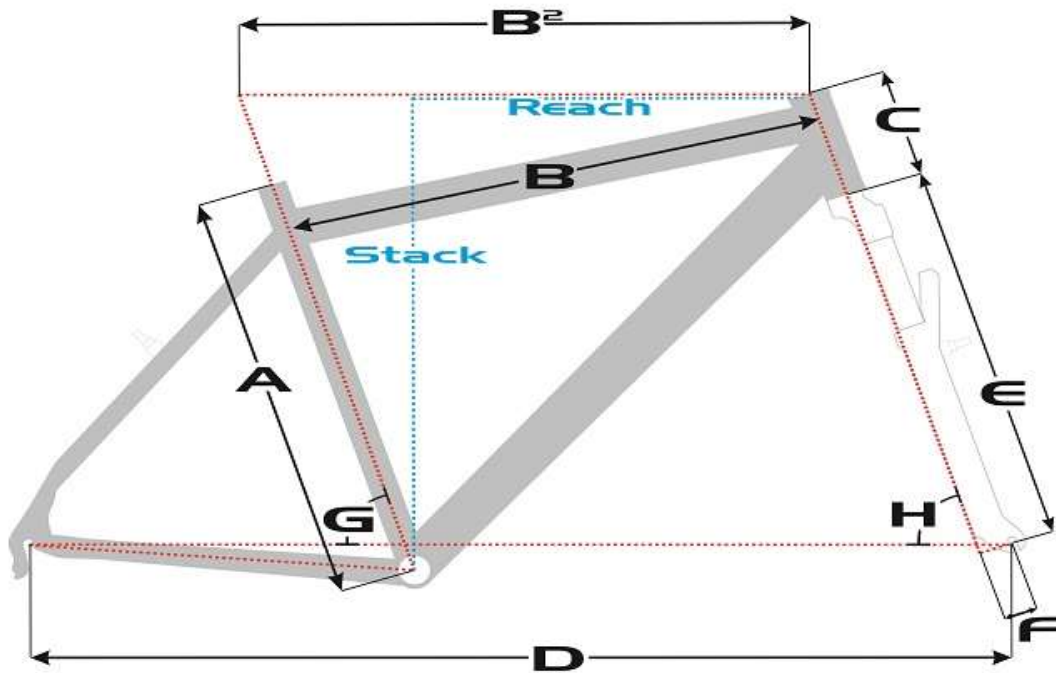

SENZA geometry chart

Trekking

Cintura Power Premium E-bike

Size	A	B	B2	C	D	E	F	G	H	Reach	Stack
Mixed 49	485mm	636,8mm	612,6mm	160mm	1.173mm	481mm	46mm	73°	68°	416mm	643mm
Mixed 55	550mm	643,2mm	621,6mm	160mm	1.182mm	481mm	46mm	73°	68°	425mm	643mm
Gent 52	520mm	580,8mm	612,6mm	160mm	1.173mm	481mm	46mm	73°	68°	416mm	643mm
Gent 58	580mm	601,2mm	625,9mm	175mm	1.187,6mm	481mm	46mm	73°	68°	425mm	657mm