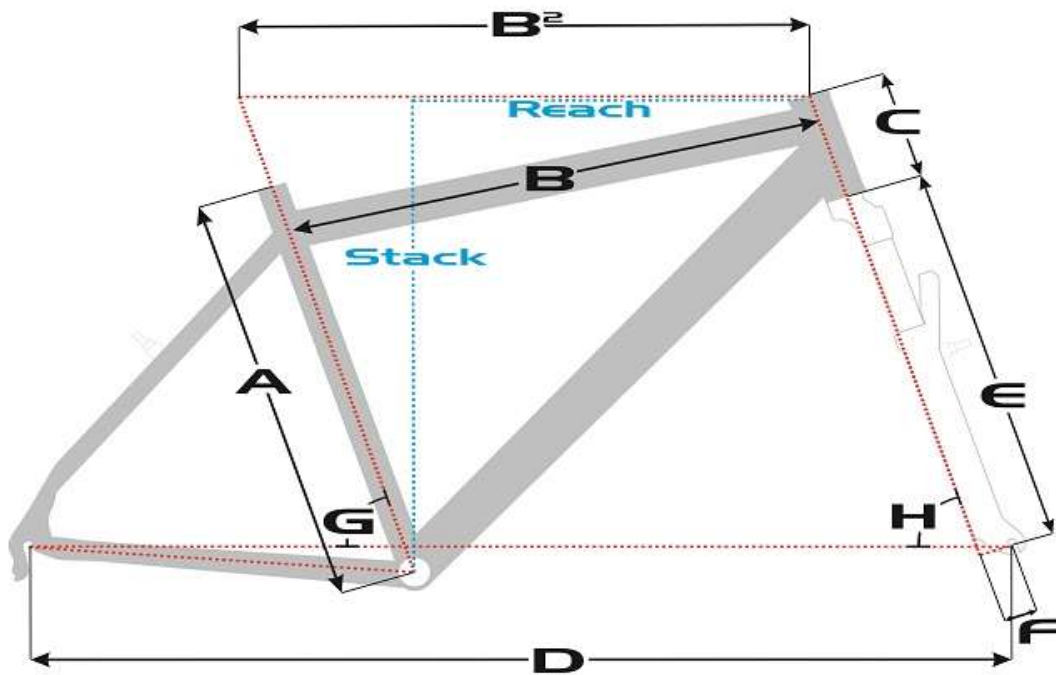

SENZA geometry chart

Trekking

Travel Power Premium E-bike

Size	A	B	B2	C	D	E	F	G	H	Reach	Stack
Mixed 49	485mm	636,8mm	612,6mm	160mm	1.173mm	481mm	46mm	73°	68°	416mm	643mm
Mixed 55	550mm	643,2mm	621,6mm	160mm	1.182mm	481mm	46mm	73°	68°	425mm	643mm
Gent 52	520mm	580,8mm	612,6mm	160mm	1.173mm	481mm	46mm	73°	68°	416mm	643mm
Gent 58	580mm	601,2mm	625,9mm	175mm	1.187,6mm	481mm	46mm	73°	68°	425mm	657mm