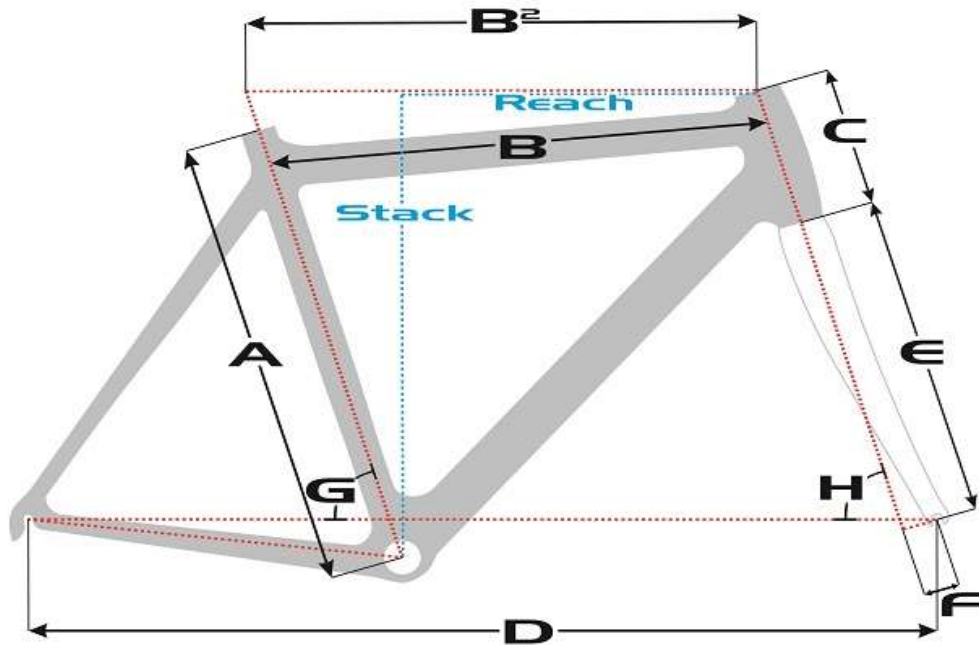

SENSA geometry chart

Road

Emilia RS Road

Size	A	B ₂	C	D	E	F	G	H	Reach	Stack
XS / 48cm	465mm	518,5mm	130mm	987,2mm	385mm	45mm	74,5°	71,5°	368mm	542,6mm
S / 51cm	500mm	525,6mm	140mm	990,2mm	385mm	45mm	74,5°	72°	372mm	553,9mm
M / 54cm	535mm	540,8mm	160mm	996mm	385mm	45mm	74°	72,5°	376mm	574,7mm
L / 56cm	560mm	558,9mm	180mm	1.009mm	385mm	45mm	73,5°	72,5°	383mm	593,8mm