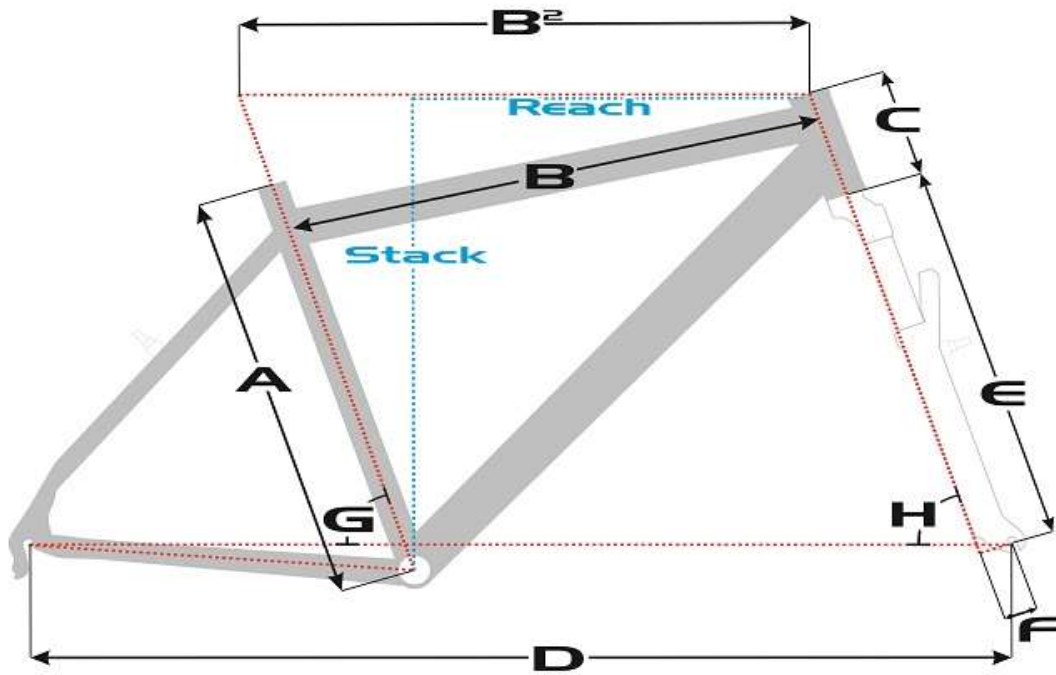

SENZA geometry chart

Trekking

Travel Power E-bike

Size	A	B	B2	C	D	E	F	G	H	Reach	Stack
Mixed 49	485mm	603mm	589mm	175mm	1.118mm	437mm	45mm	72°	69°	390mm	612mm
Mixed 55	550mm	634mm	617mm	200mm	1.147mm	437mm	45mm	72°	69°	410mm	636mm
Gent 52	520mm	577mm	602mm	170mm	1.131mm	437mm	45mm	72°	69°	405mm	608mm
Gent 58	580mm	605mm	628mm	205mm	1.159mm	437mm	45mm	72°	69°	420mm	640mm