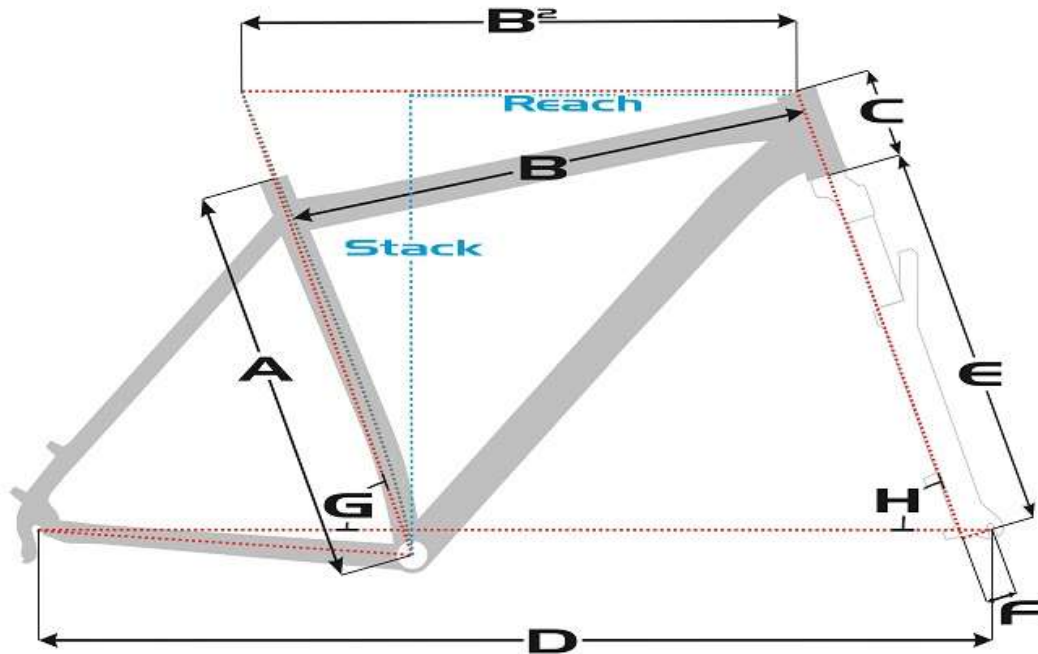

SENSA geometry chart

Mountain 29er

Livigno XC Mountain 29er

Size	A	B	B ₂	C	D	E	F	G	H	Reach	Stack
15"	381mm	553,9mm	569,9mm	95mm	1.085,4mm	506mm	46mm	73,5°	68,8°	390mm	608,7mm
17"	432mm	572,1mm	597,9mm	95mm	1.113,4mm	506mm	46mm	73,5°	68,8°	418mm	608,7mm
19"	483mm	592,4mm	620,7mm	105mm	1.137mm	506mm	46mm	73,5°	68,8°	438mm	618,1mm
21"	533mm	619,4mm	646,9mm	125mm	1.164,2mm	506mm	46mm	73,5°	68,8°	458mm	636,7mm