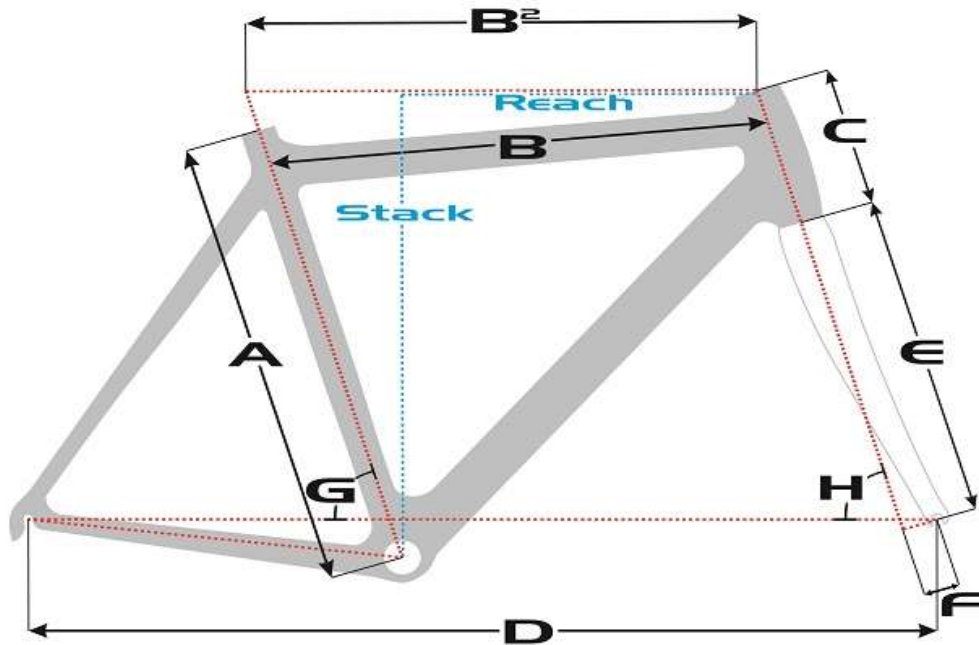

# SENSA geometry chart

## Road

### Giulia Gravel

Size	A	B <sub>2</sub>	C	D	E	F	G	H	Reach	Stack
S	480mm	547mm	140mm	1019mm	395mm	50mm	73,5°	71,2°	380mm	564mm
M	525mm	557mm	156mm	1027mm	395mm	50mm	73,5°	71,5°	385mm	580mm
L	570mm	573mm	178mm	1041mm	395mm	50mm	73,5°	71,8°	395mm	602mm
XL	600mm	589mm	198mm	1055mm	395mm	50mm	73,5°	72,0°	405mm	622mm